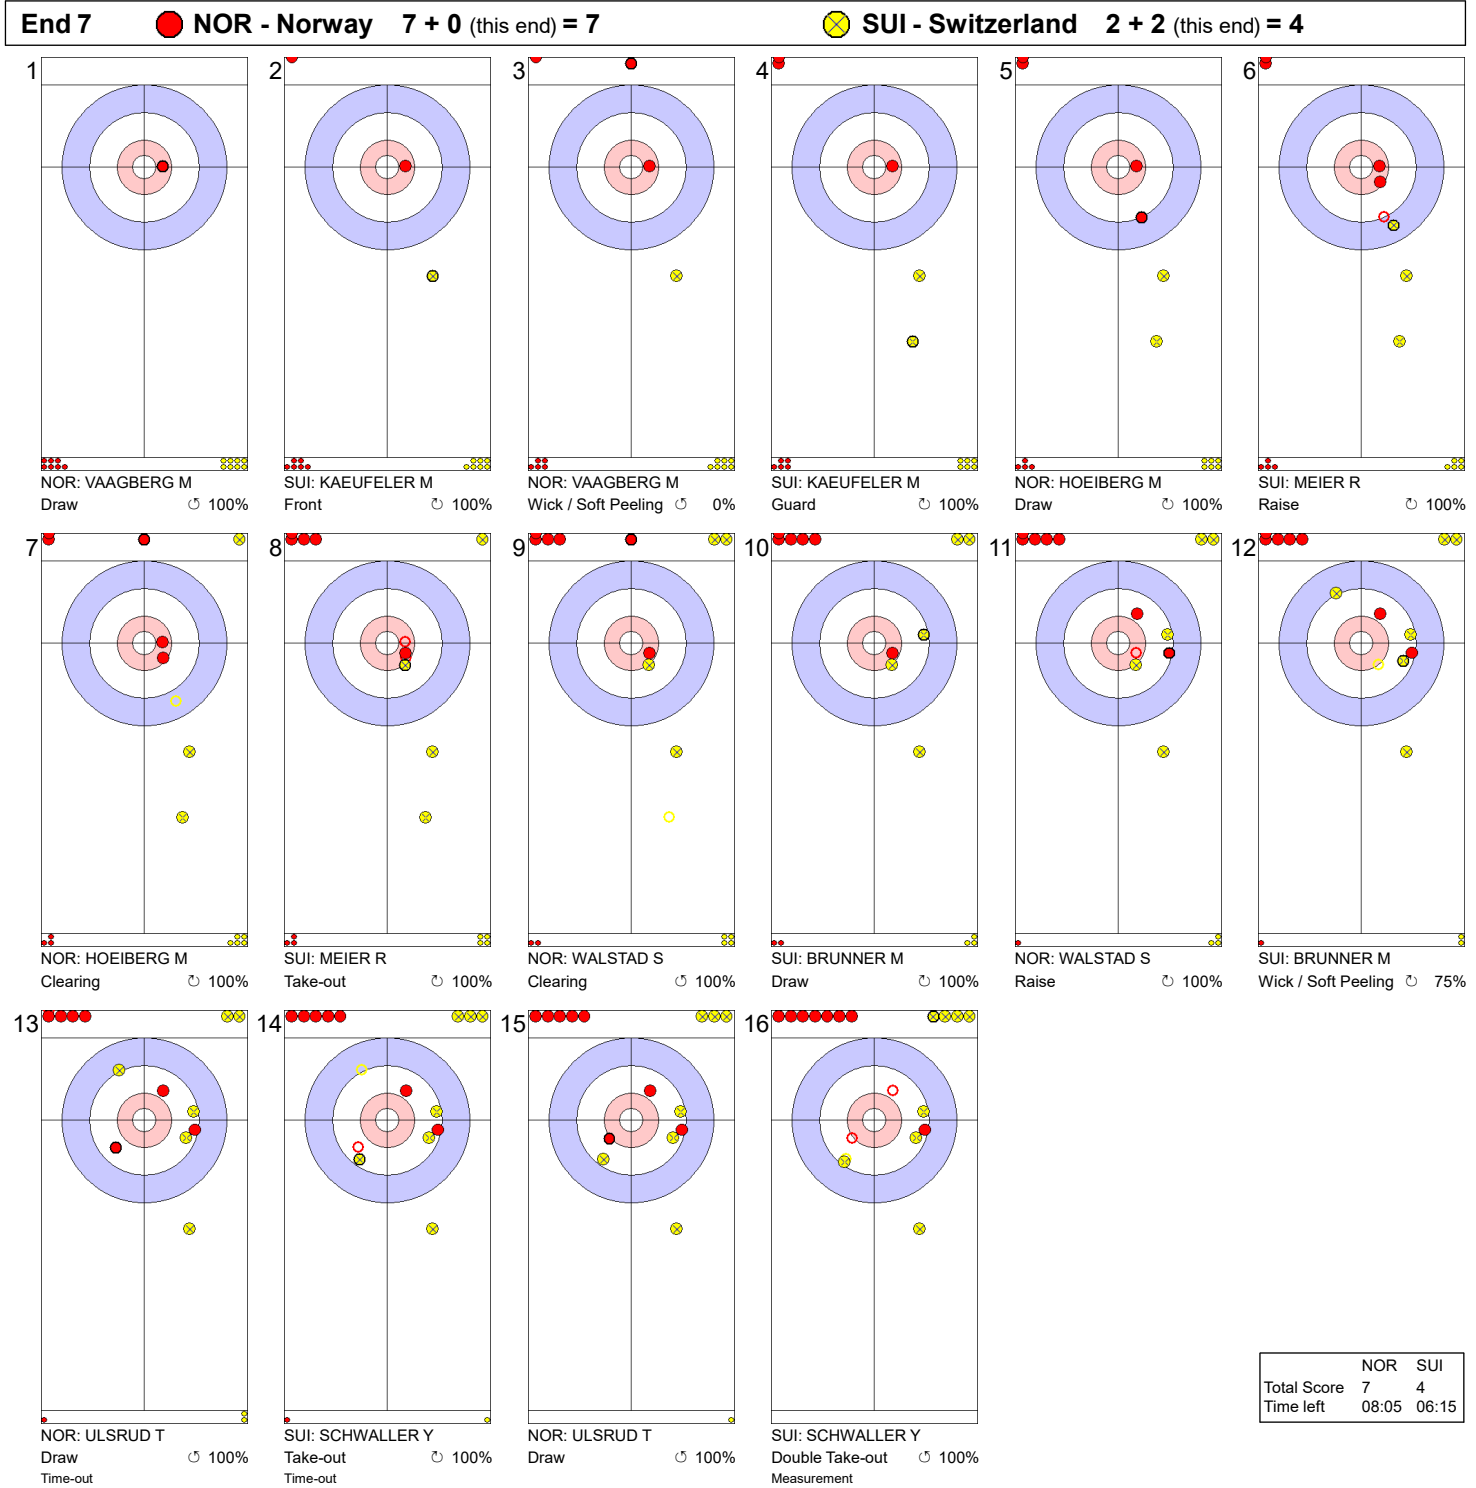

Game - Shot by Shot

Legend:
 ↻ Clockwise ↺ Counter-clockwise - Not considered

Game - Shot by Shot

	NOR	SUI
Total Score	5	1
Time left	23:32	23:20

Legend:
 Clockwise Counter-clockwise - Not considered

Game - Shot by Shot

Legend:
 Clockwise Counter-clockwise - Not considered

Game - Shot by Shot

Legend:
 ↻ Clockwise ↺ Counter-clockwise - Not considered