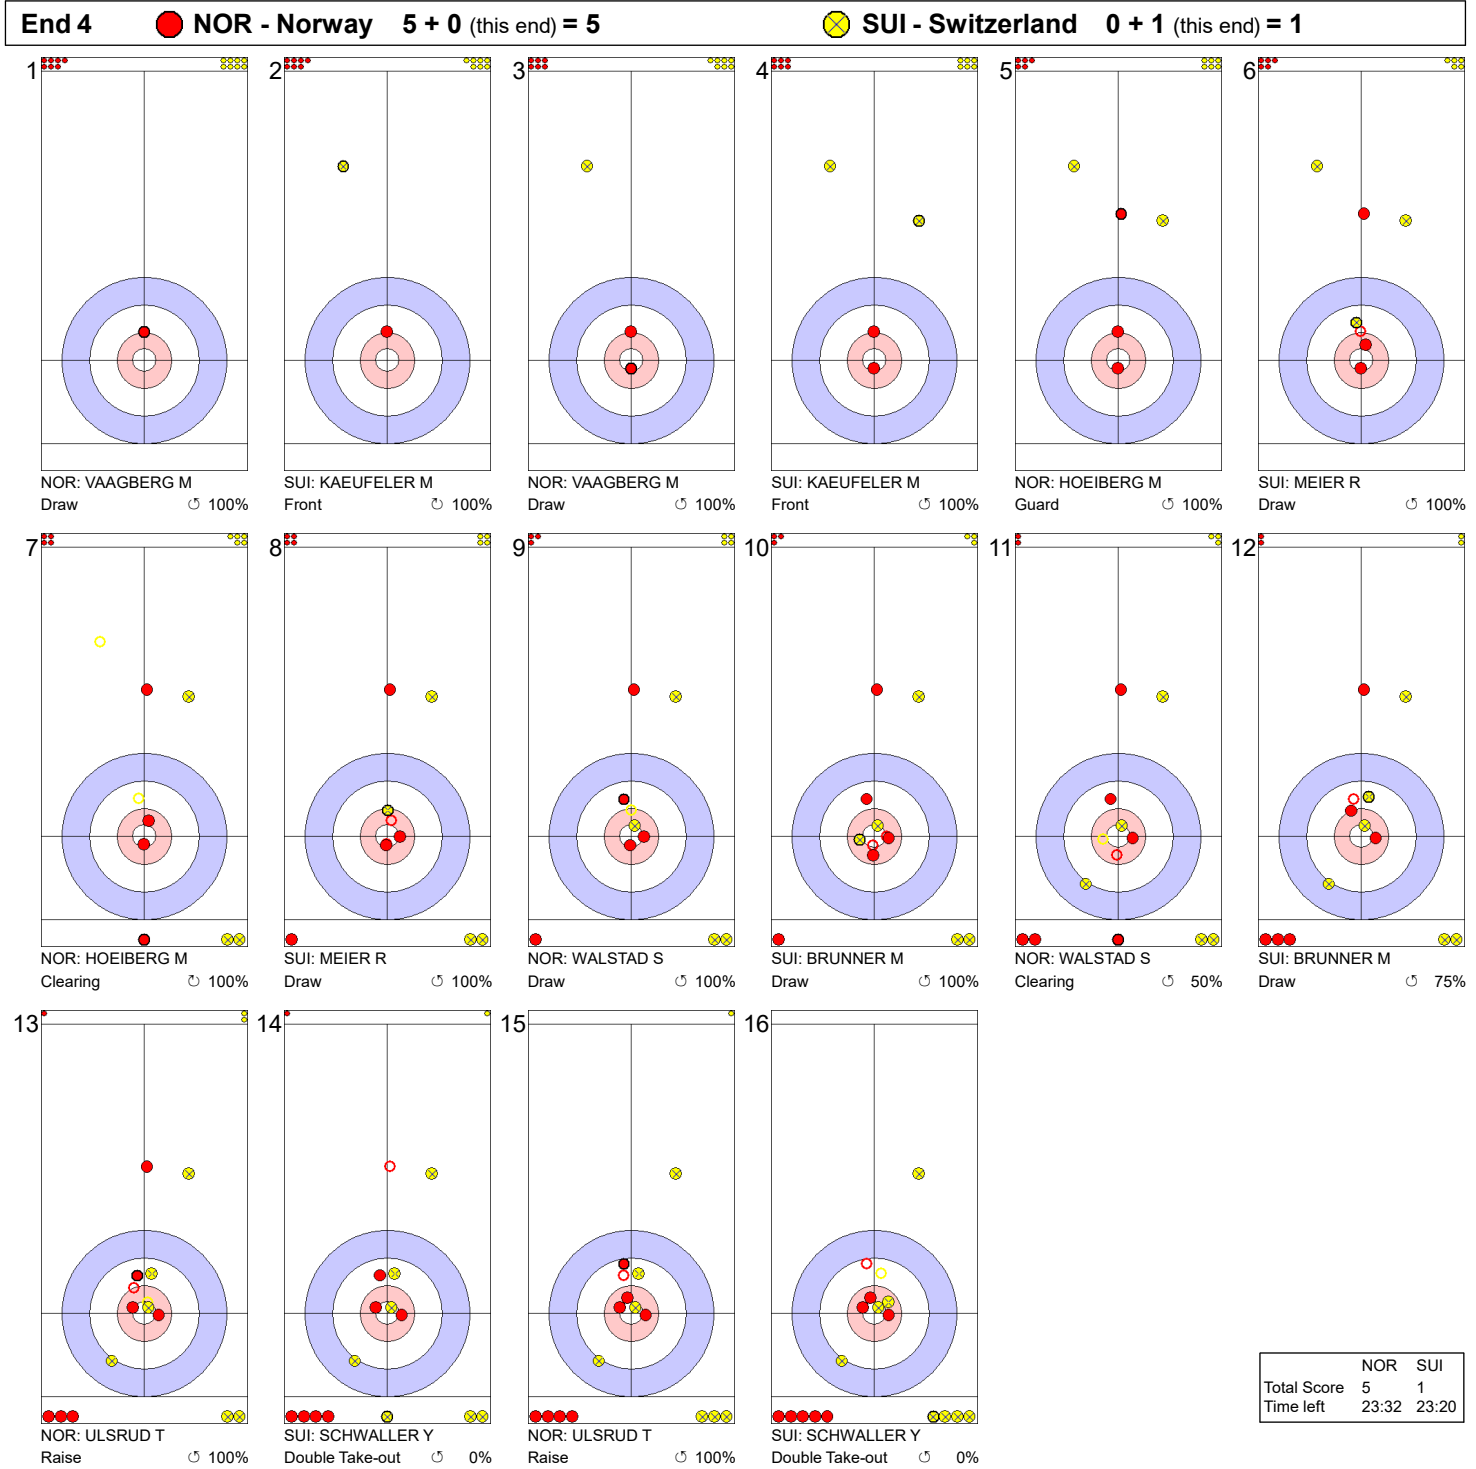

Game - Shot by Shot

Legend:
 ↻ Clockwise ↺ Counter-clockwise - Not considered

Game - Shot by Shot

	NOR	SUI
Total Score	5	1
Time left	23:32	23:20

Legend:
 Clockwise Counter-clockwise - Not considered

Game - Shot by Shot

Legend:
 Clockwise Counter-clockwise - Not considered

Game - Shot by Shot

Legend:
 ↻ Clockwise ↺ Counter-clockwise - Not considered