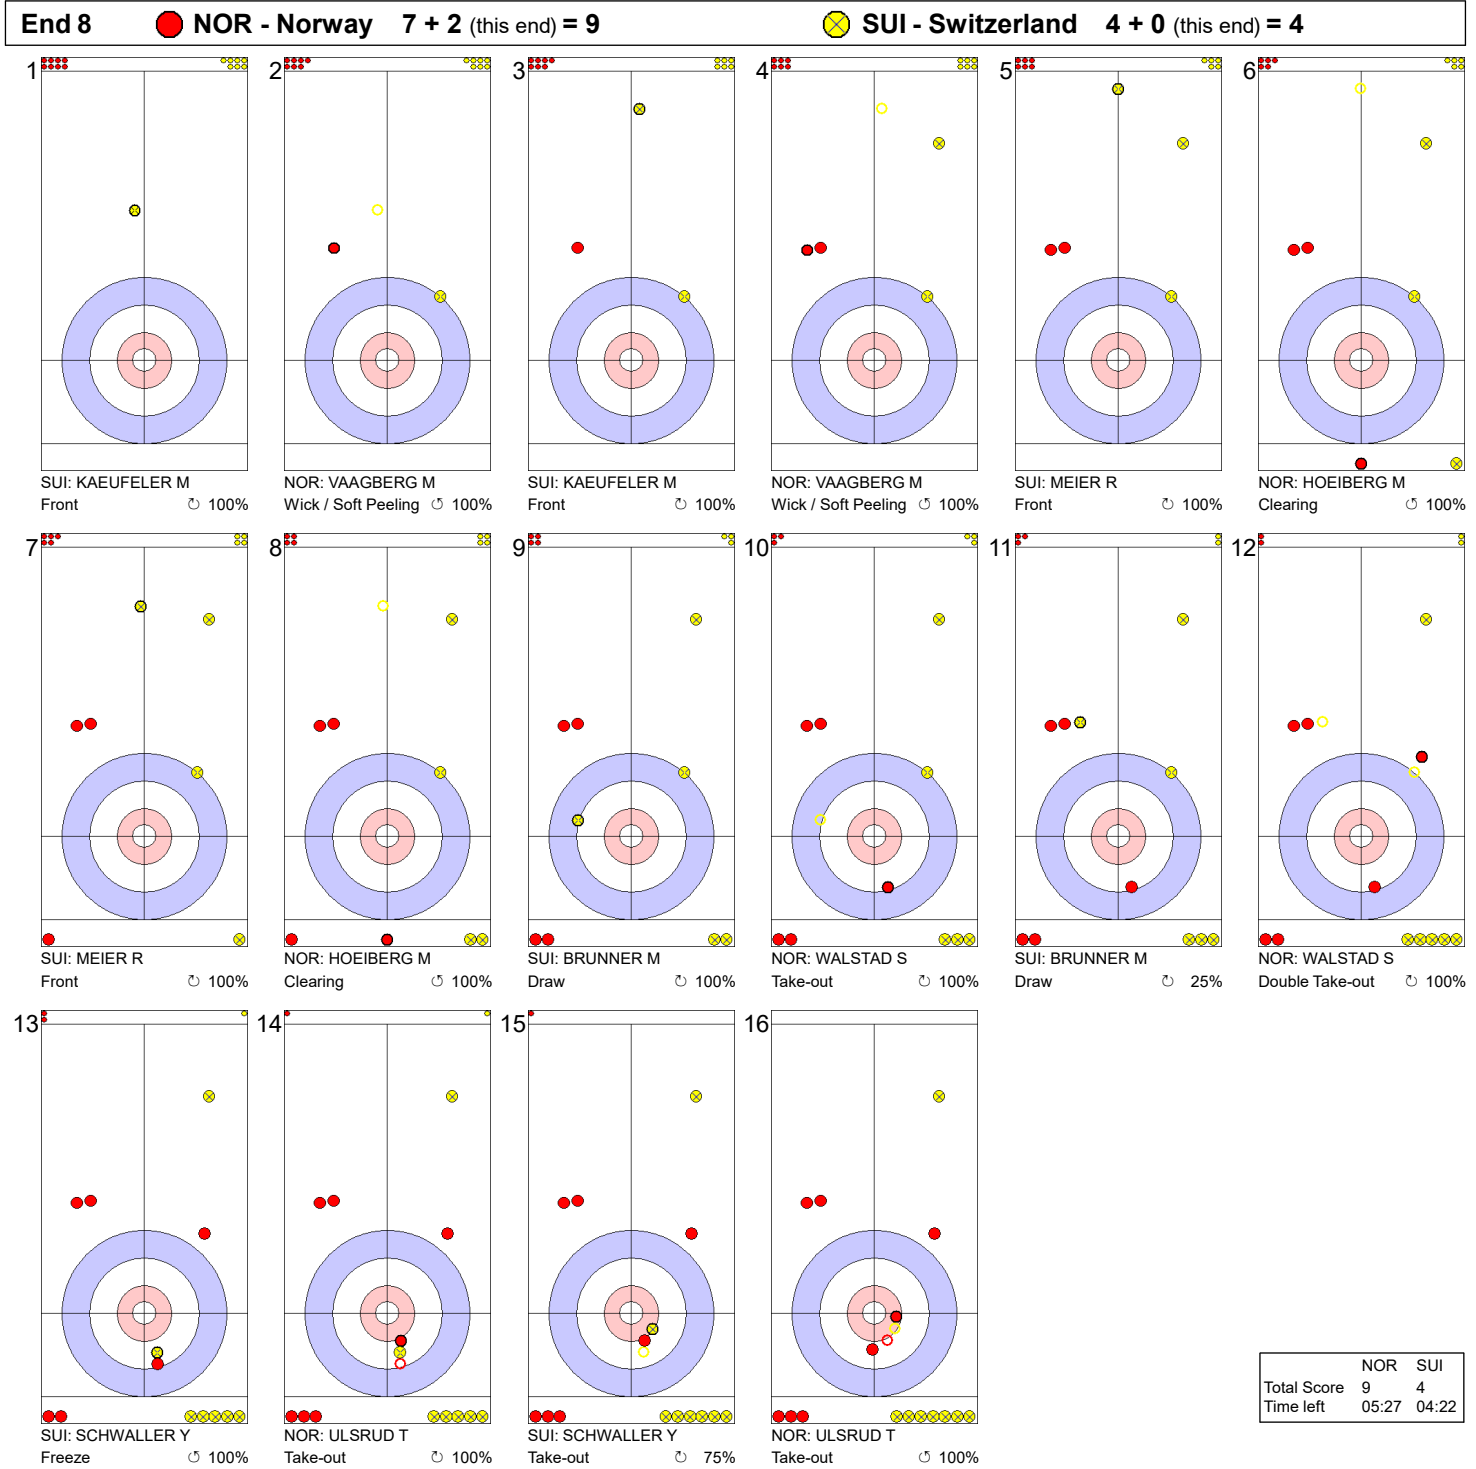

Game - Shot by Shot

Legend:
 ↻ Clockwise ↺ Counter-clockwise - Not considered

Game - Shot by Shot

	NOR	SUI
Total Score	5	1
Time left	23:32	23:20

Legend:
 Clockwise Counter-clockwise - Not considered

Game - Shot by Shot

Legend:
 Clockwise Counter-clockwise - Not considered

Game - Shot by Shot

Legend:
 ↻ Clockwise ↺ Counter-clockwise - Not considered